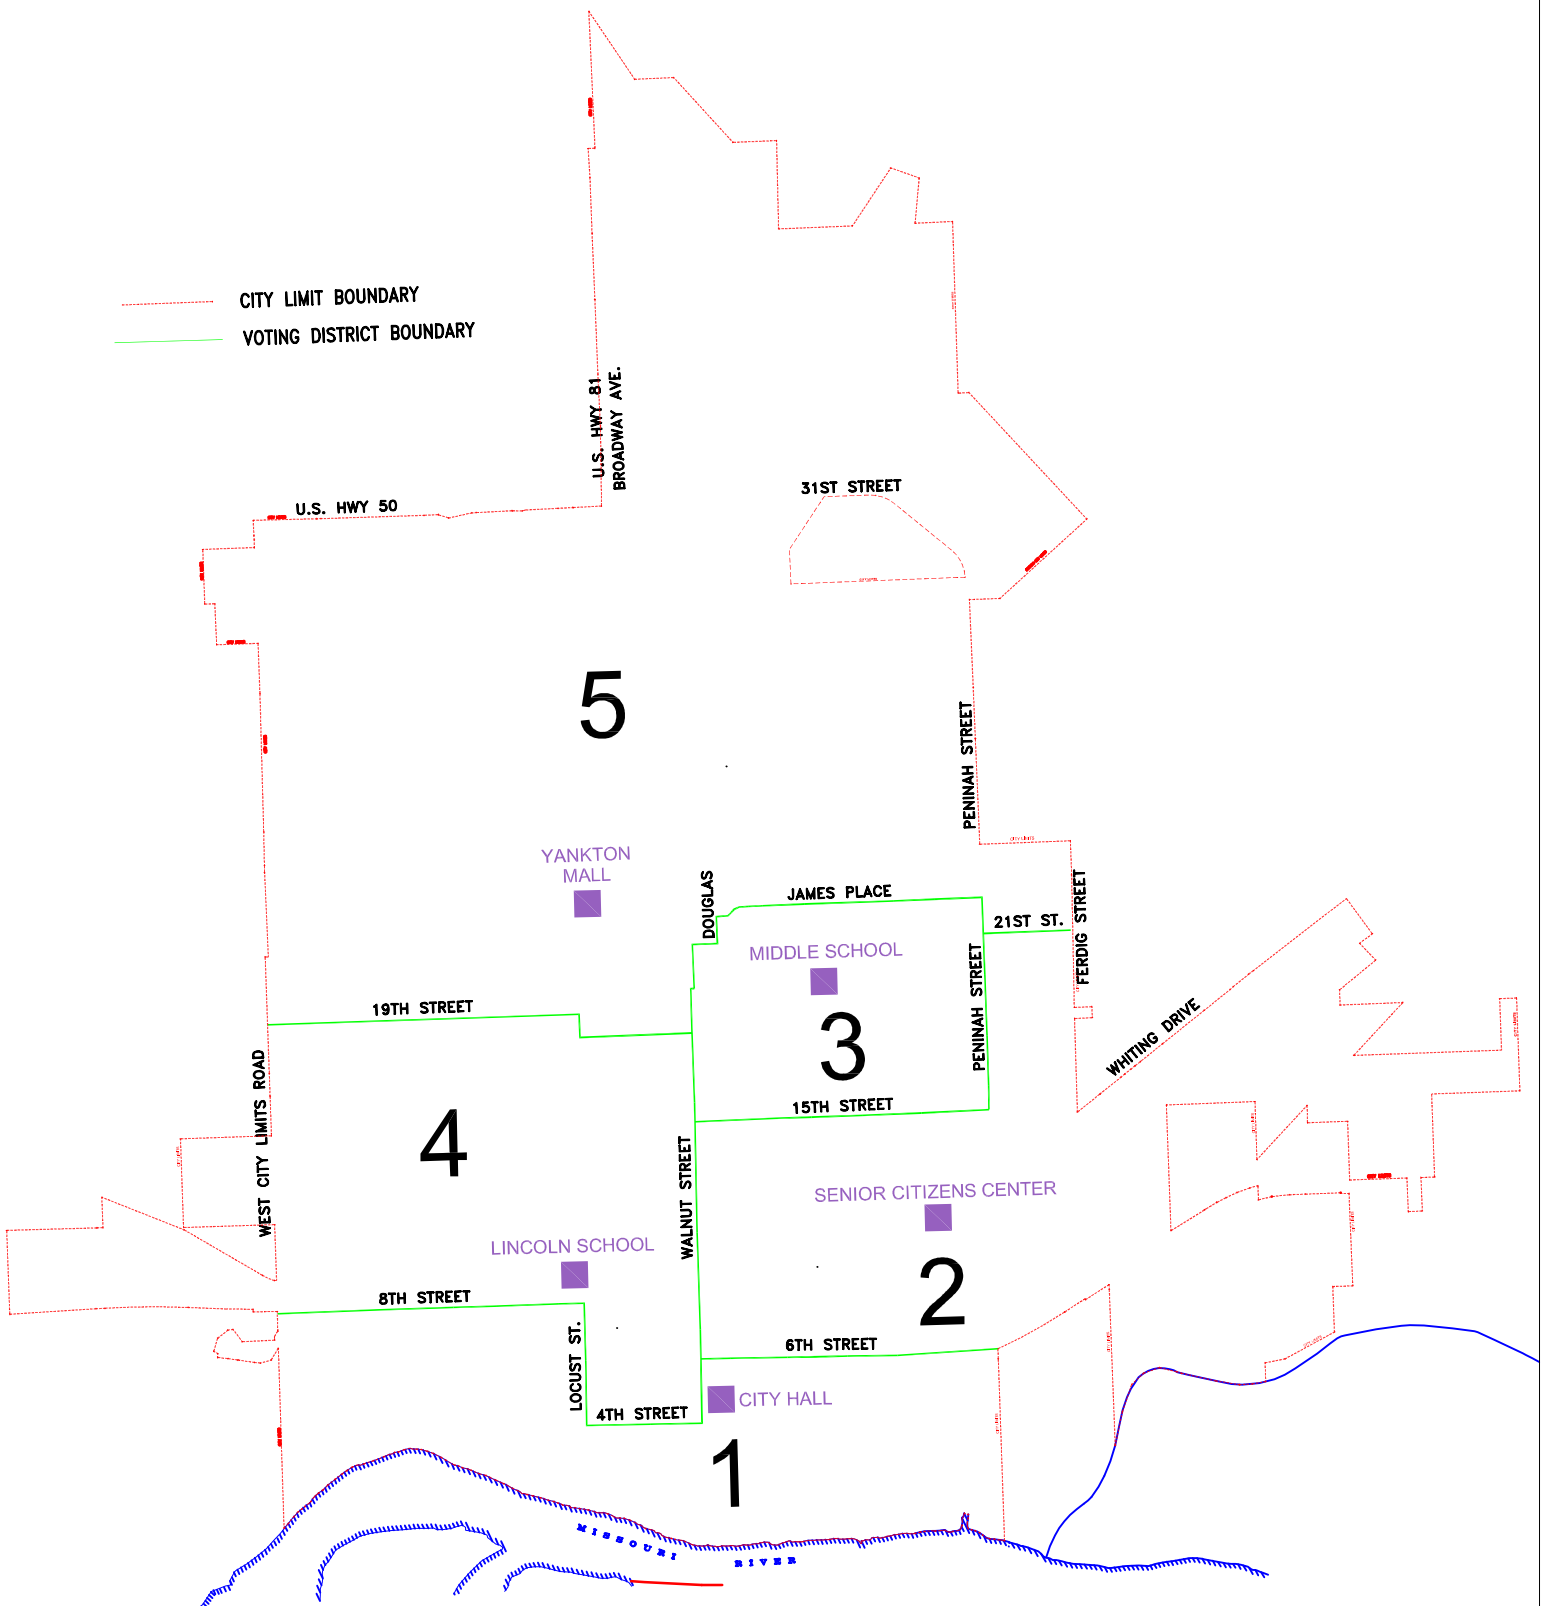

--- CITY LIMIT BOUNDARY
--- VOTING DISTRICT BOUNDARY

CITY OF YANKTON
VOTING PRECINCTS